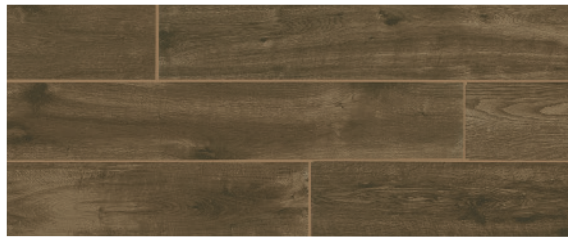

COLORS

Birch

Maple

Ash

Walnut

AVAILABLE SIZES

6" x 36"

FINISH